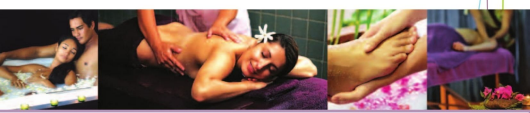

Open daily from 9.30am -7.00pm - lespa@tahitipearlbeach.pf - www.tahitipearlbeach.pf - Tel + 689 .40.48.88.21

Body scrubs

All exfoliating Spa treatments are carried out in our Vichy Shower.

- Pu'a Ha'ari Soft body scrub**
A soothing coconut pulp body scrub, ideal for sensitive skin.
- Pu'a Miti Toning body scrub**
A body scrub using sea crystals and essential oil for a toning and detoxifying effect.
- Matava'i Authentic**
An ancestral polynesian body scrub using exotic fine black sand and traditional monai beauty oil.
- Tihota Ute Ute Exotic**
Body scrub made with subtle blend of brown sugar, tahitian vanilla and traditional monai.

Manicure - Pedicure Nail polish - Waxing

Please ask for details at "Le Spa".

Baths

- Tiare Tahiti - Relaxing Spa**
30 minute perfumed Tiare flower bath followed by 50 minute relaxing massage.
- Parataito - Authentic Bath**
30 minute traditional polynesian bath of tropical flowers and creative plants followed by a scalp massage and a 50 minute authentic Polynesian deet tissue body massage
- Te Vai Anuanua - Exotic**
Relax in a 30 minute fresh tropical coconut milk bath while enjoying a warm herbal Tea.

Rituel

- Monamona - 4h30**
Sauna or Steam room
Caffe-coco body scrub
50 minute Mahara massage
Manicure and pedicure
- Rituel Signature "Le Spa" - 3h30**
Sauna or Steam room
Black sand body scrub
Papaya pulp body mask and scalp massage
50 minute Taurumi massage
Facial Glow / Miri monamona
- Rituel Detox - 3h**
Sauna or Steam room
Cristal salts toning body scrub
Help body mask
80 minute 'Ofe massage